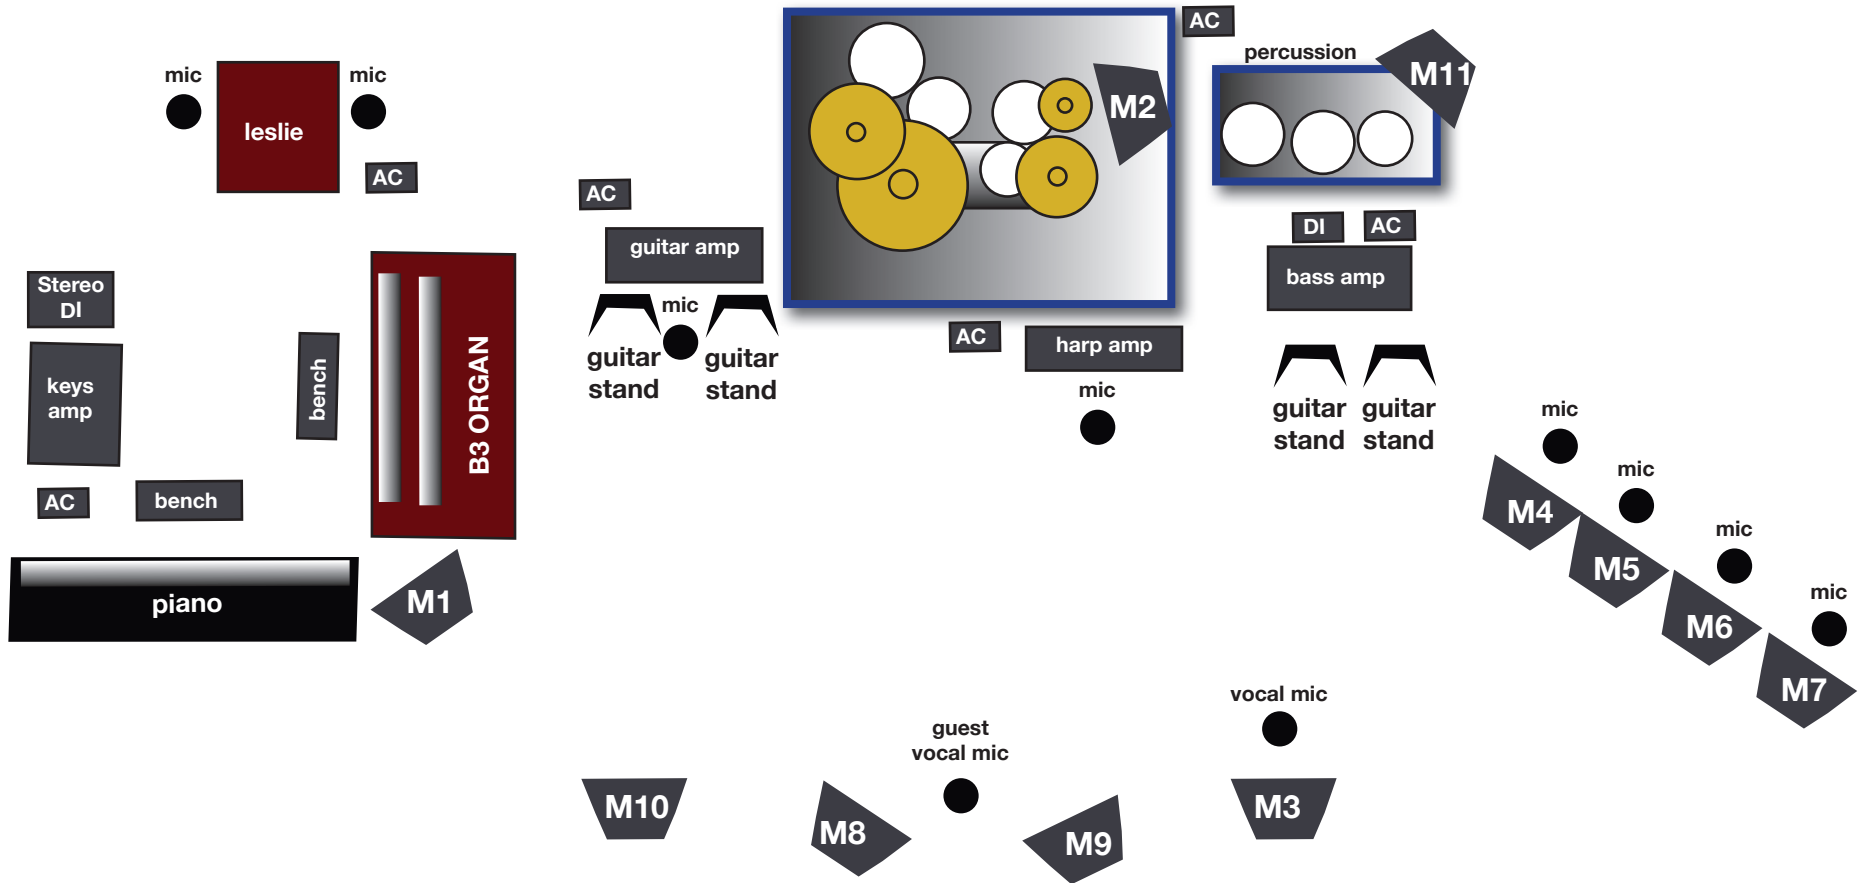

The Maple Blues Band (10 piece) - 2023

- M1 - Guest vocals, organ, piano, bass, HH, kick,
- M2 - Guest vocals, piano, organ (no drums)
- M3 - Guest vocals, bass vocals, organ, piano & snare
- M4 - tenor sax
- M5 - trumpet
- M6 - baritone sax
- M7 - trombone
- M8 - Guest vocals
- M9 - Guest vocals
- M10 - Guest vocals, kick
- M11 - Congas

* monitor mixes subject to change at sound check

Please provide - 10 music stands w/ lights
 - 8x8 drum riser - no plexi-glass
 -4x8 percussion riser