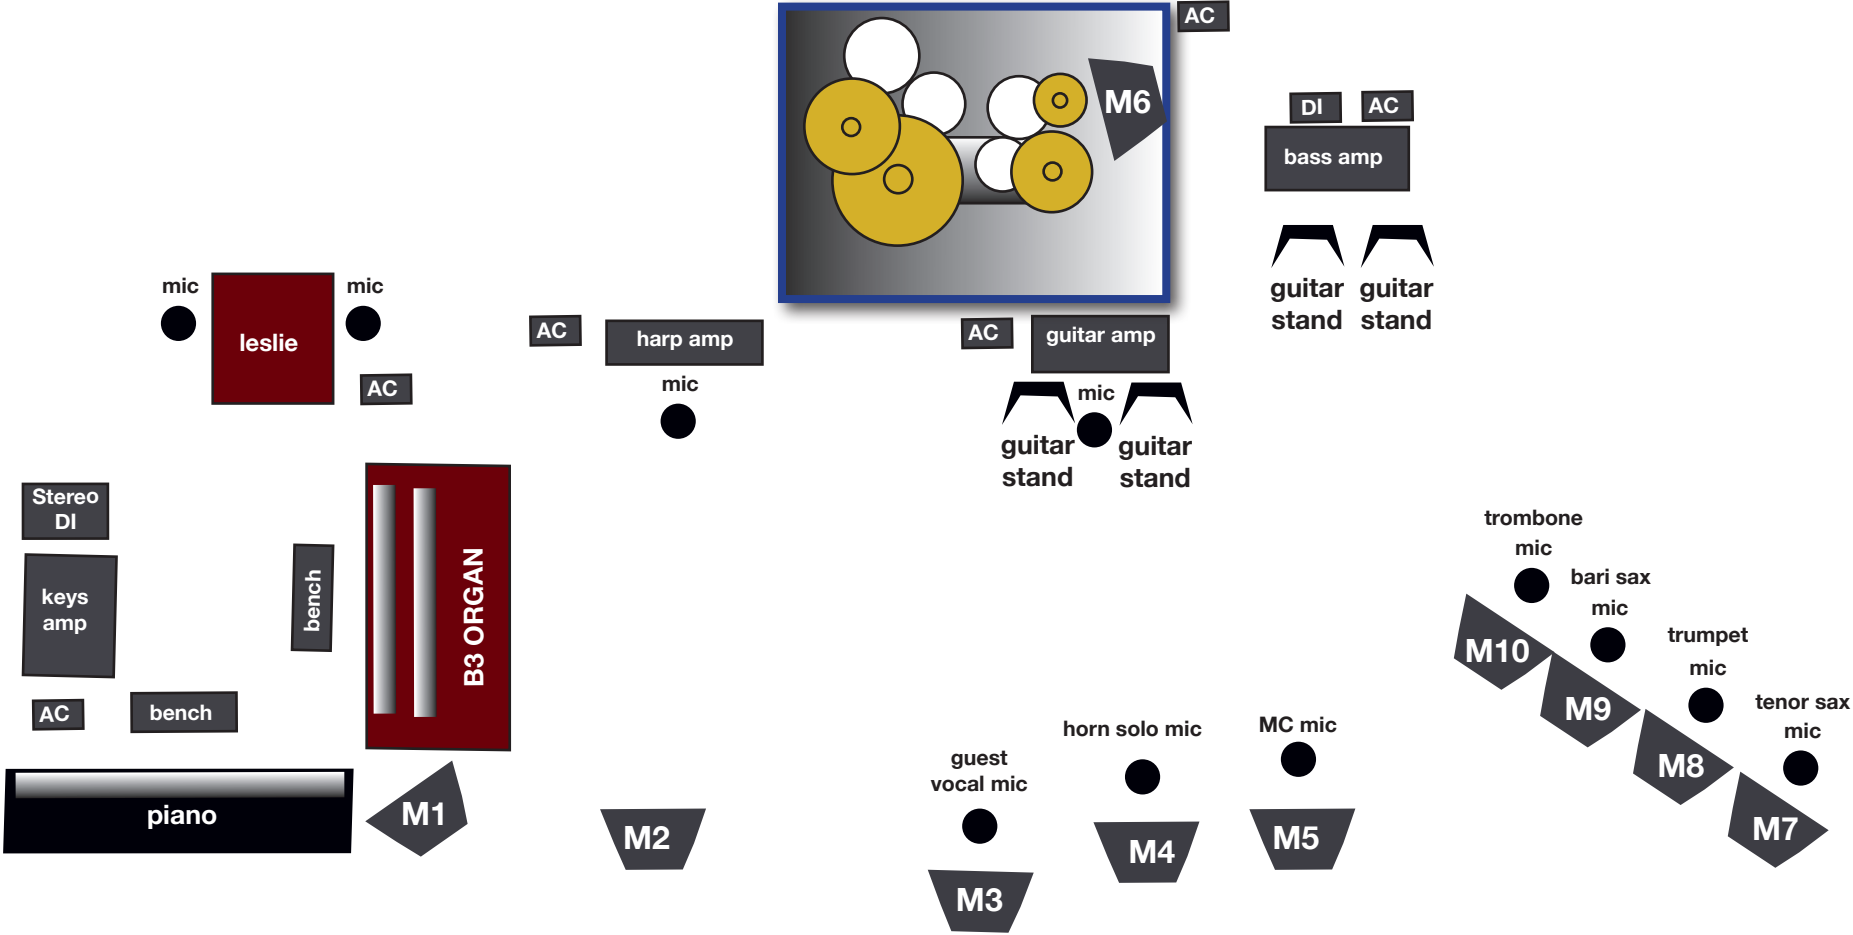

# The Maple Blues Band - 2024

10 monitor mixes required  
 The Maple Blues Band requires a stage that is minimum 36' wide and 20' deep  
 24" x 8' x 8' drum riser - no plexi-glass