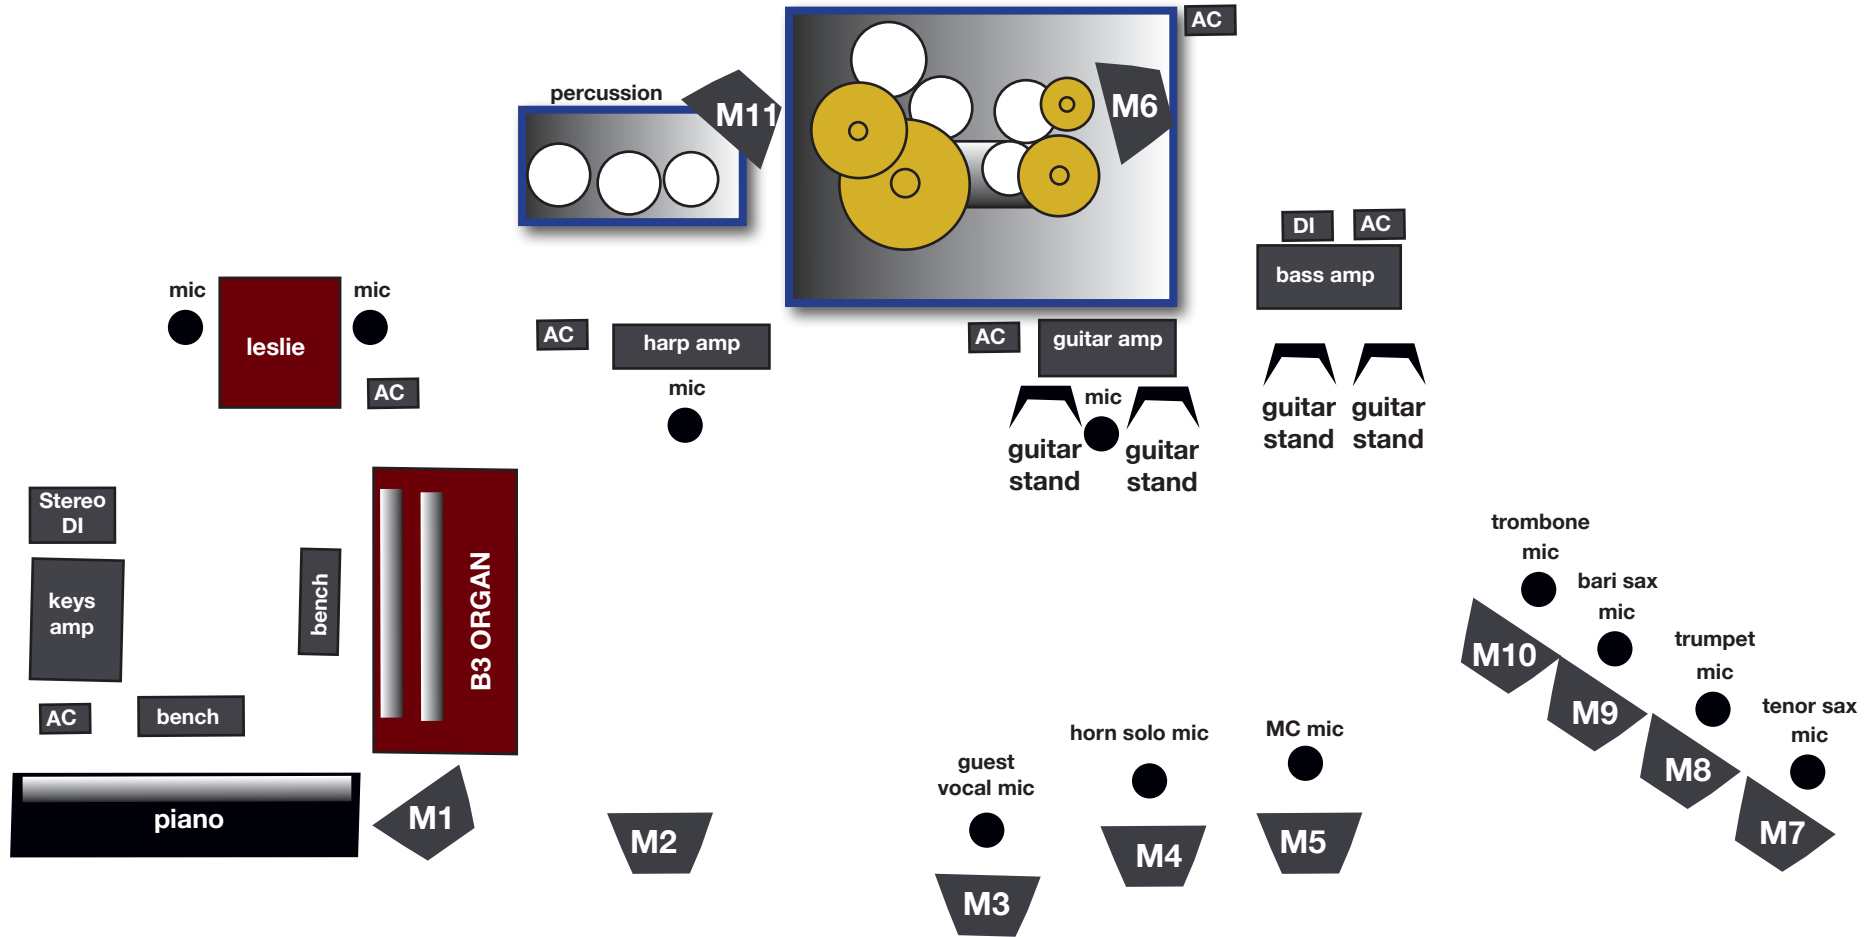

The Maple Blues Band (10 piece) - 2024

10 monitor mixes required

The Maple Blues Band requires a stage that is minimum 36' wide and 20' deep

24" x 8' x 8' drum riser - no plexi-glass

24" x 4' x 8' percussion riser - no plexi-glass