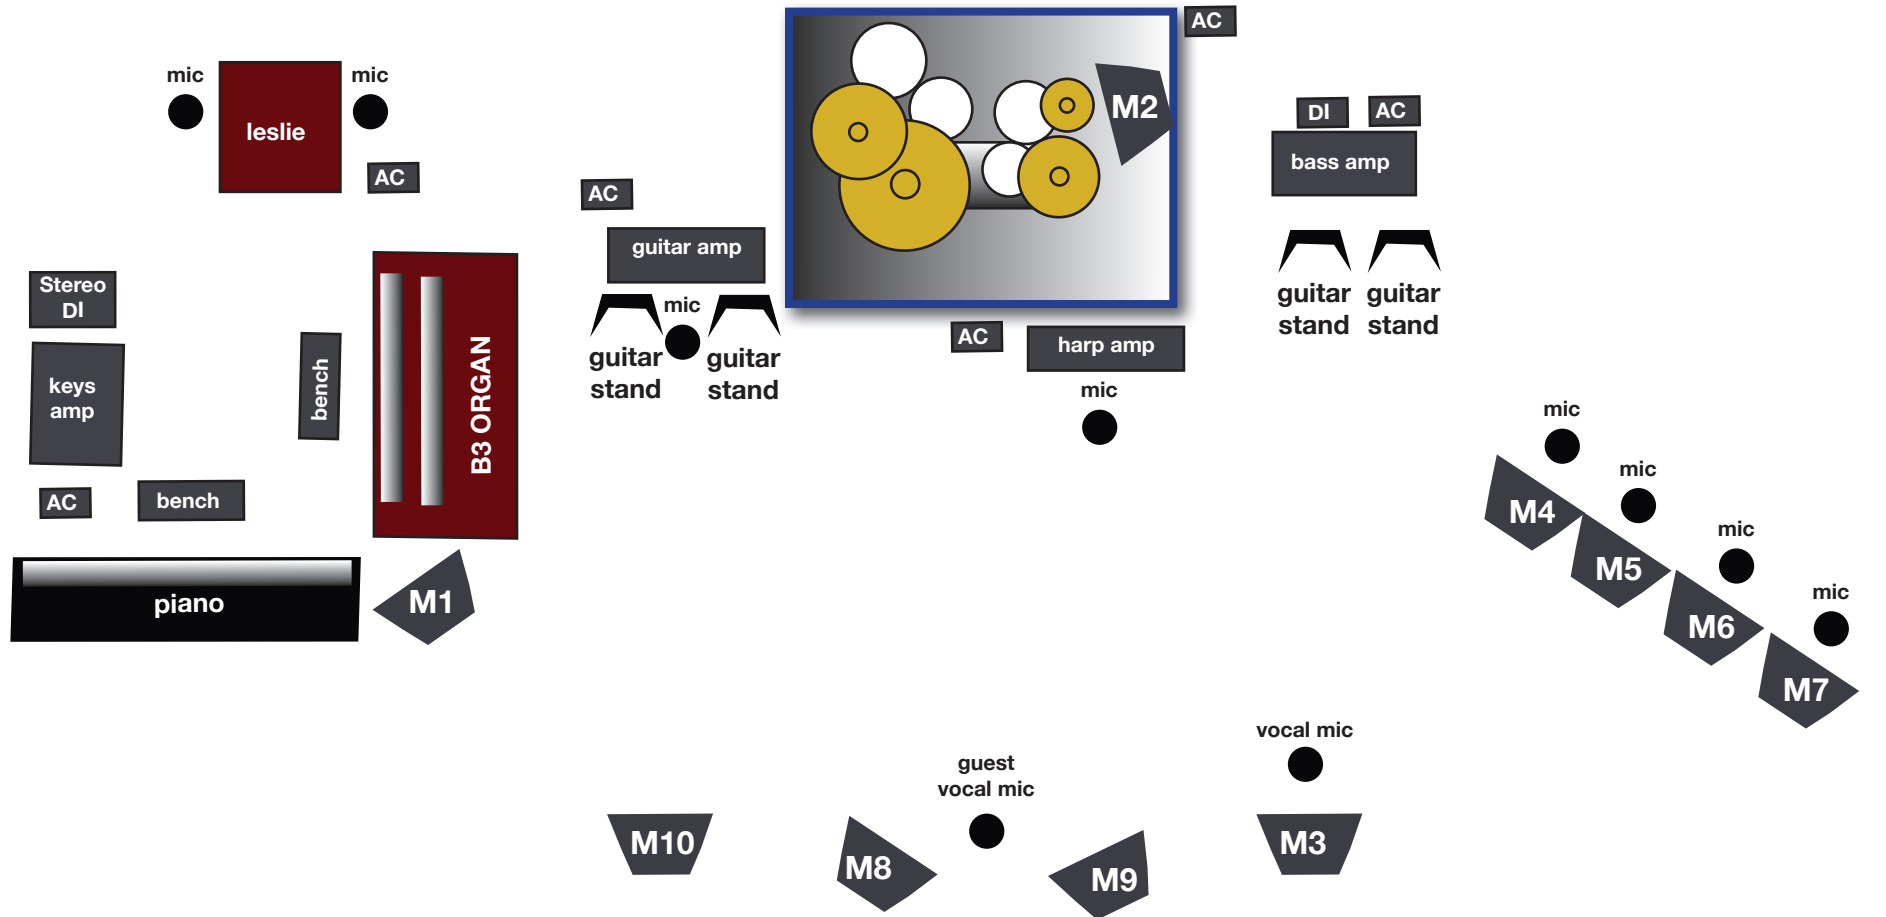

# The Maple Blues Band (9 piece) - 2023

- M1 - Guest vocals, organ, piano, bass, HH, kick,
- M2 - Guest vocals, piano, organ (no drums)
- M3 - Guest vocals, bass vocals, organ, piano & snare
- M4 - tenor sax
- M5 - trumpet
- M6 - baritone sax
- M7 - trombone
- M8 - Guest vocals
- M9 - Guest vocals
- M10 - Guest vocals, kick

\* monitor mixes subject to change at sound check

Please provide - 9 music stands w/ lights  
 - 8x8 drum riser - no plexi-glass