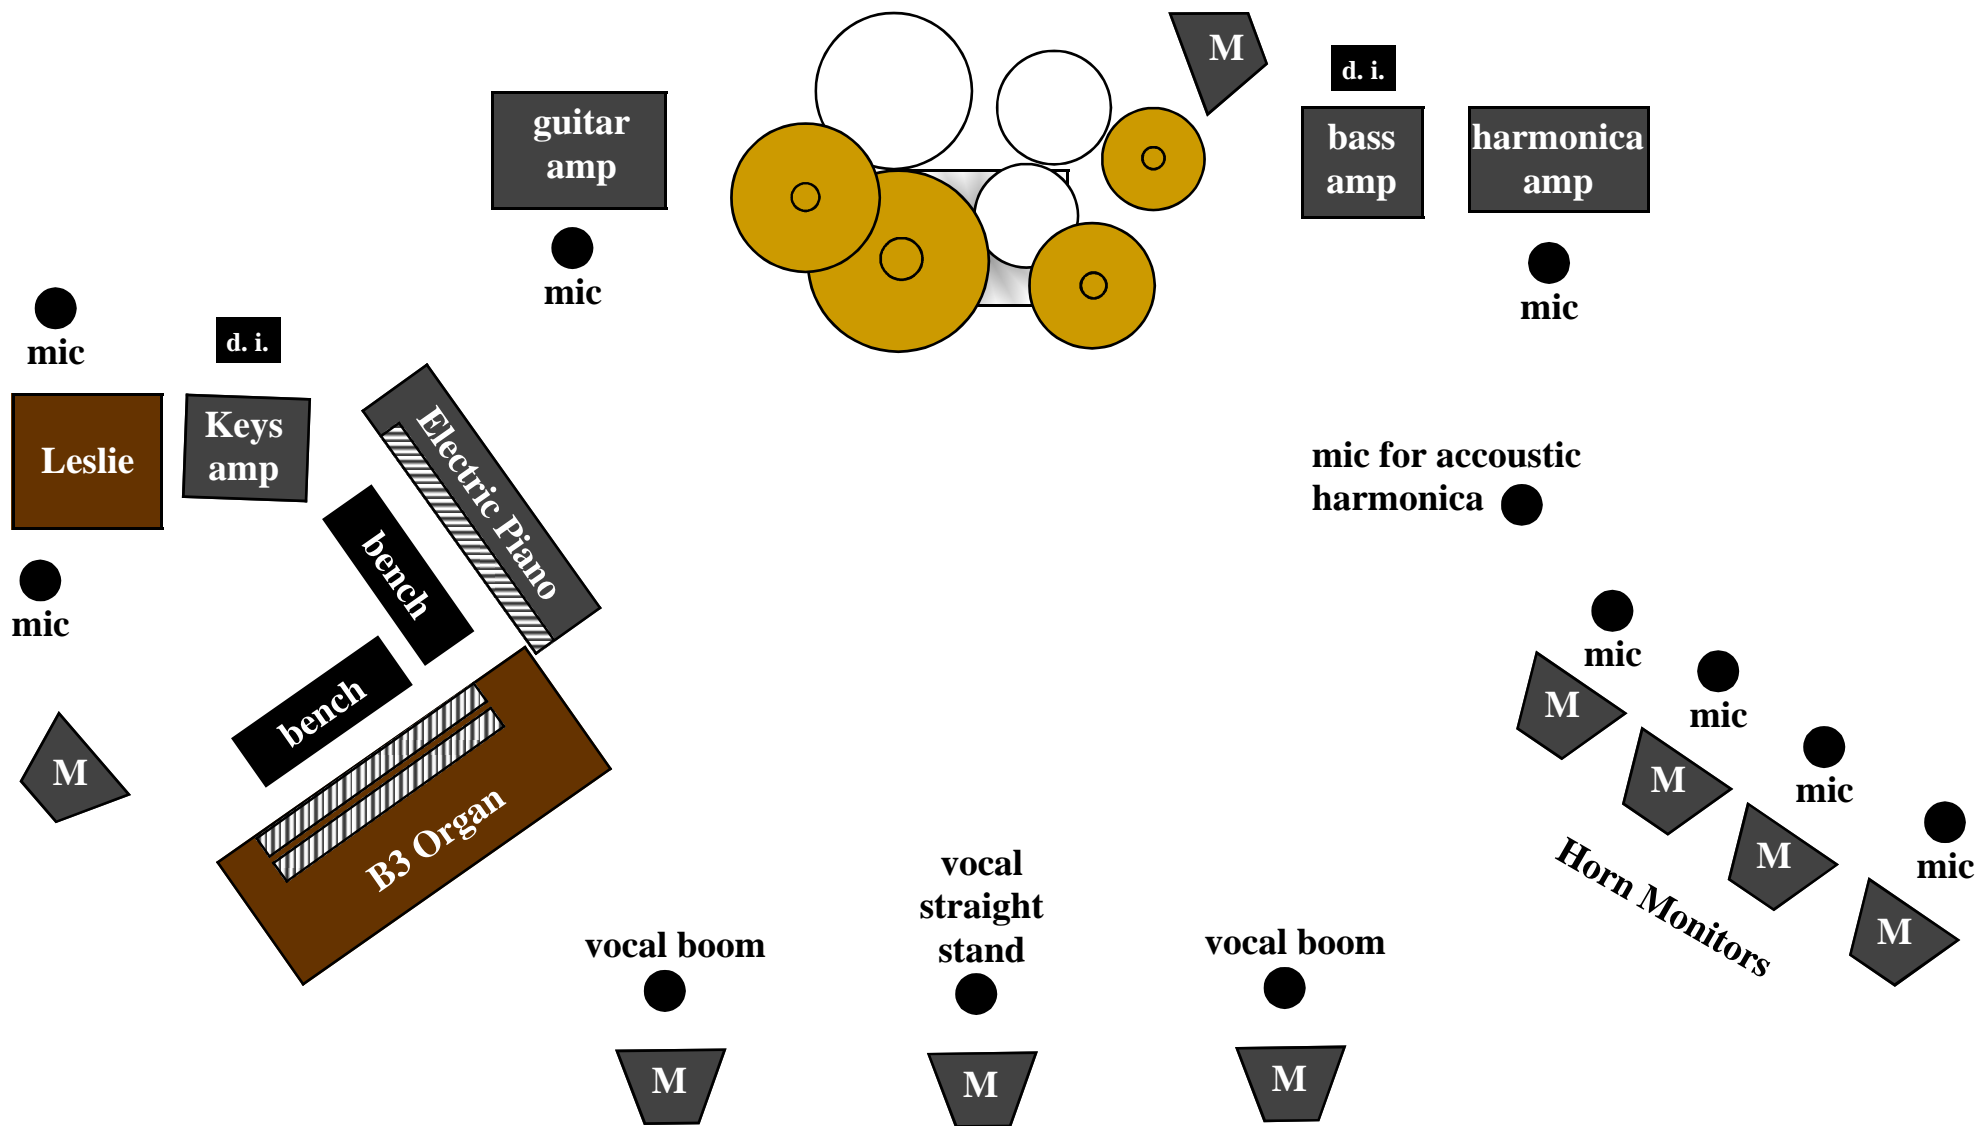

The Maple Blues Revue - Stage Plot

Vocal mics should be wireless if possible
M - Monitor