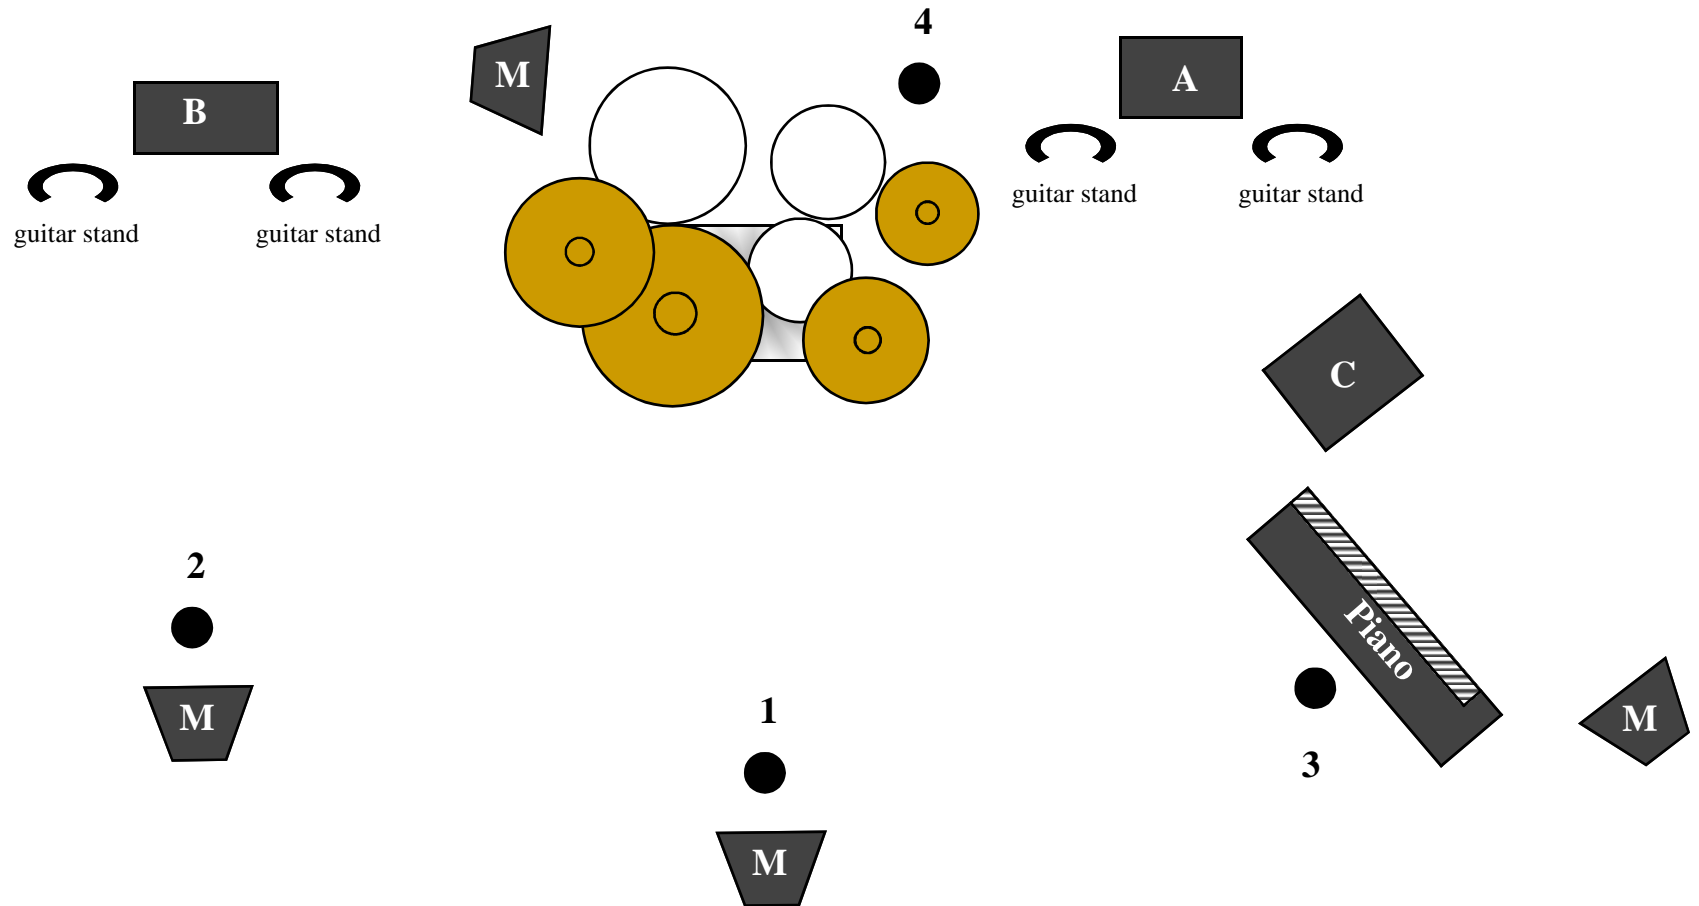

Gary Kendall Band - Stage Plot 2005

- 1 - Lead Vocal (boom stand)
- 2 - Guitar Vocal (boom stand)
- 3 - Keyboard Vocal (boom stand)
- 4 - Drum Vocal (boom stand)

- A - Bass amp (D.I.)
- B - Guitar amp (mic)
- C - Keyboard amp (D.I.)
- M - Monitor

Note: Minimum of 4 monitor mixes required